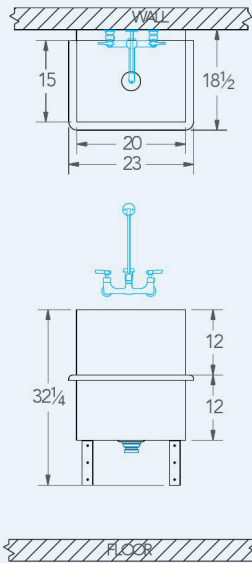

Medina

Model # SS.205B

Service Sink

Bowl (Lg x Wd x Dp)

20" x 15" x 12"

Overall (Lg x Wd)

23" x 18 1/2"

Faucet

Wall mounted, single faucet

Compartments

Single compartment

Material

16 gauge, stainless steel

Faucet Holes

1-1/8" Dia 8" Centers

Drain

3-1/2" Dia Opening

Included:

Matched Faucet

Basket Drain(s)

Install Kit

Additional Features

- 16 gauge stainless steel
- 12" backsplash
- 12" deep
- D 3 1/2" drain opening
- Sanitary rolled rim
- Stainless wall hanger
- Stainless wall brackets
- 10 year warranty
- Made in Texas